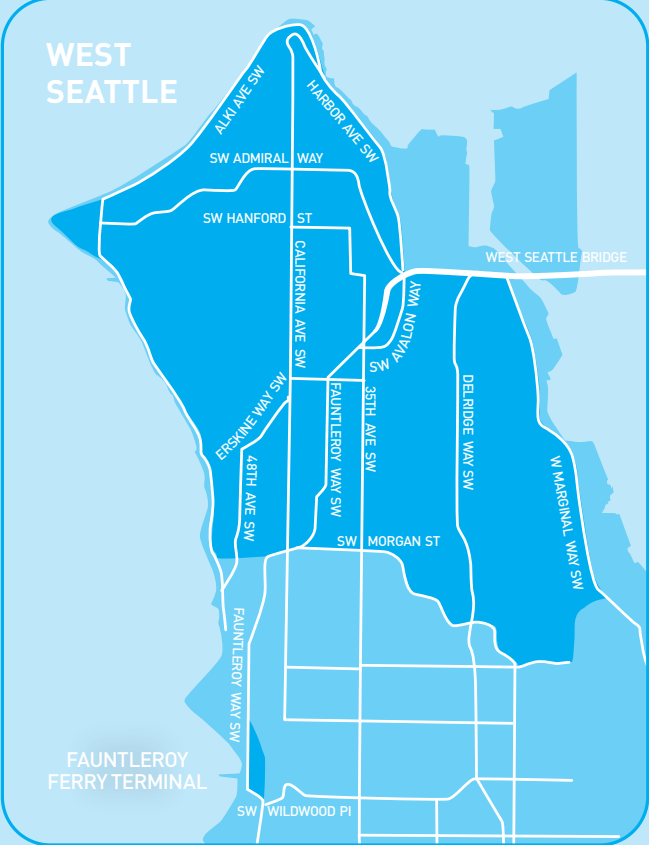

# SEATTLE HOME AREA

**KEY**

- HOME AREA
- STOPOVER ONLY:

- Warren G. Magnuson Park
- Discovery Park
- University of Washington
- Broadmoor Golf Club/ Washington Park Arboretum
- Woodland Park

**DRIVE ANYWHERE YOU WANT, FOR AS LONG AS YOU WANT.**

With car2go, you can drive outside the Home Area without worrying about bringing the car back at a certain time or to a specific place. But while you are away from the Home Area, you cannot end your trip. As soon as you're back inside the Home Area, you can end your trip normally.