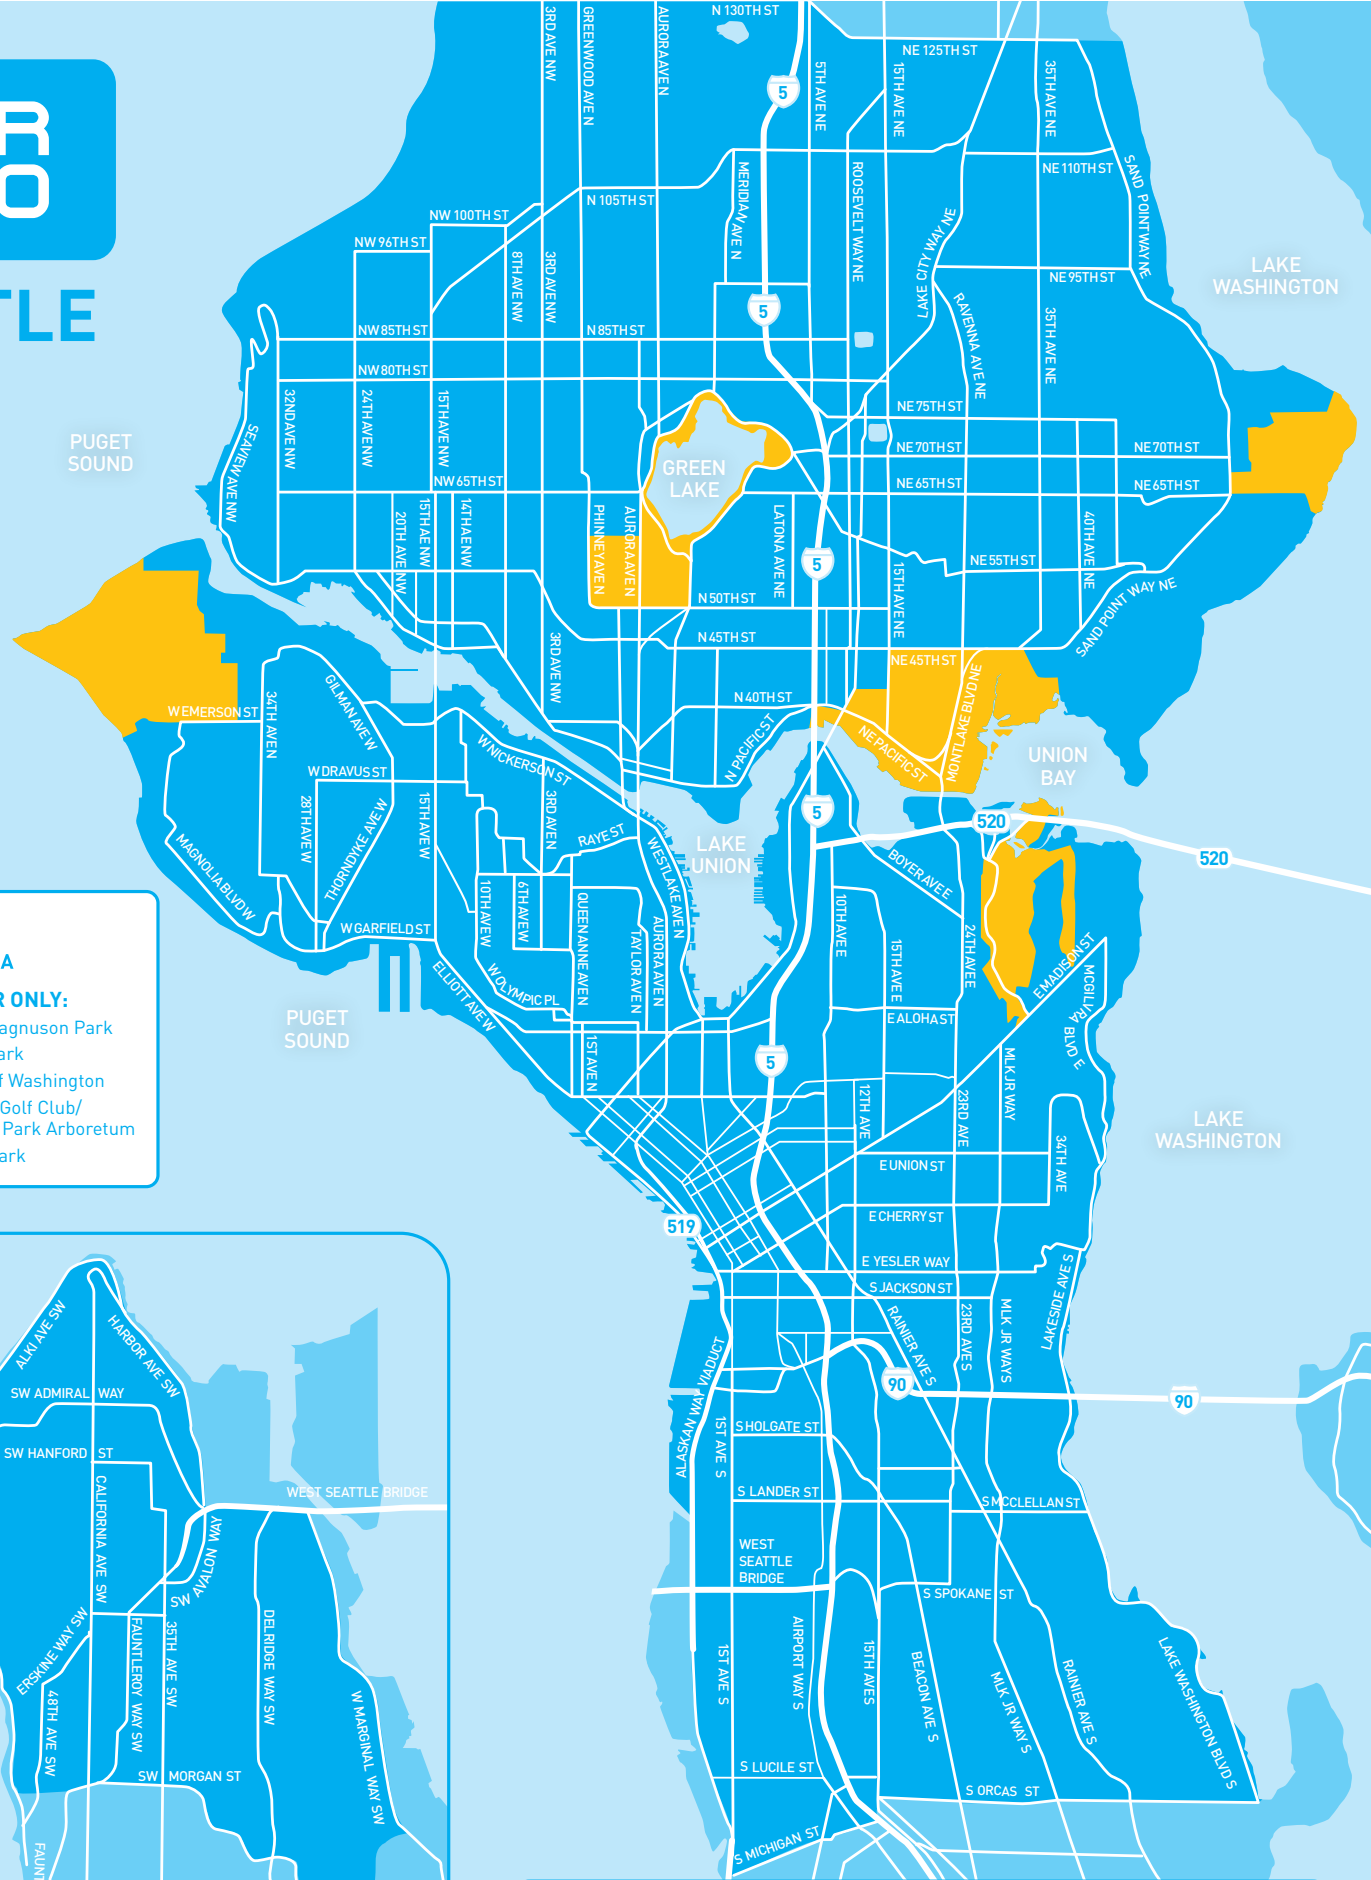

# SEATTLE HOME AREA

**KEY**

- HOME AREA
- STOPOVER ONLY:

- Warren G. Magnuson Park
- Discovery Park
- University of Washington
- Broadmoor Golf Club/ Washington Park Arboretum
- Woodland Park

**DRIVE ANYWHERE YOU WANT, FOR AS LONG AS YOU WANT.**

With car2go, you can drive outside the Home Area without worrying about bringing the car back at a certain time or to a specific place. But while you are away from the Home Area, you cannot end your trip. As soon as you're back inside the Home Area, you can end your trip normally.