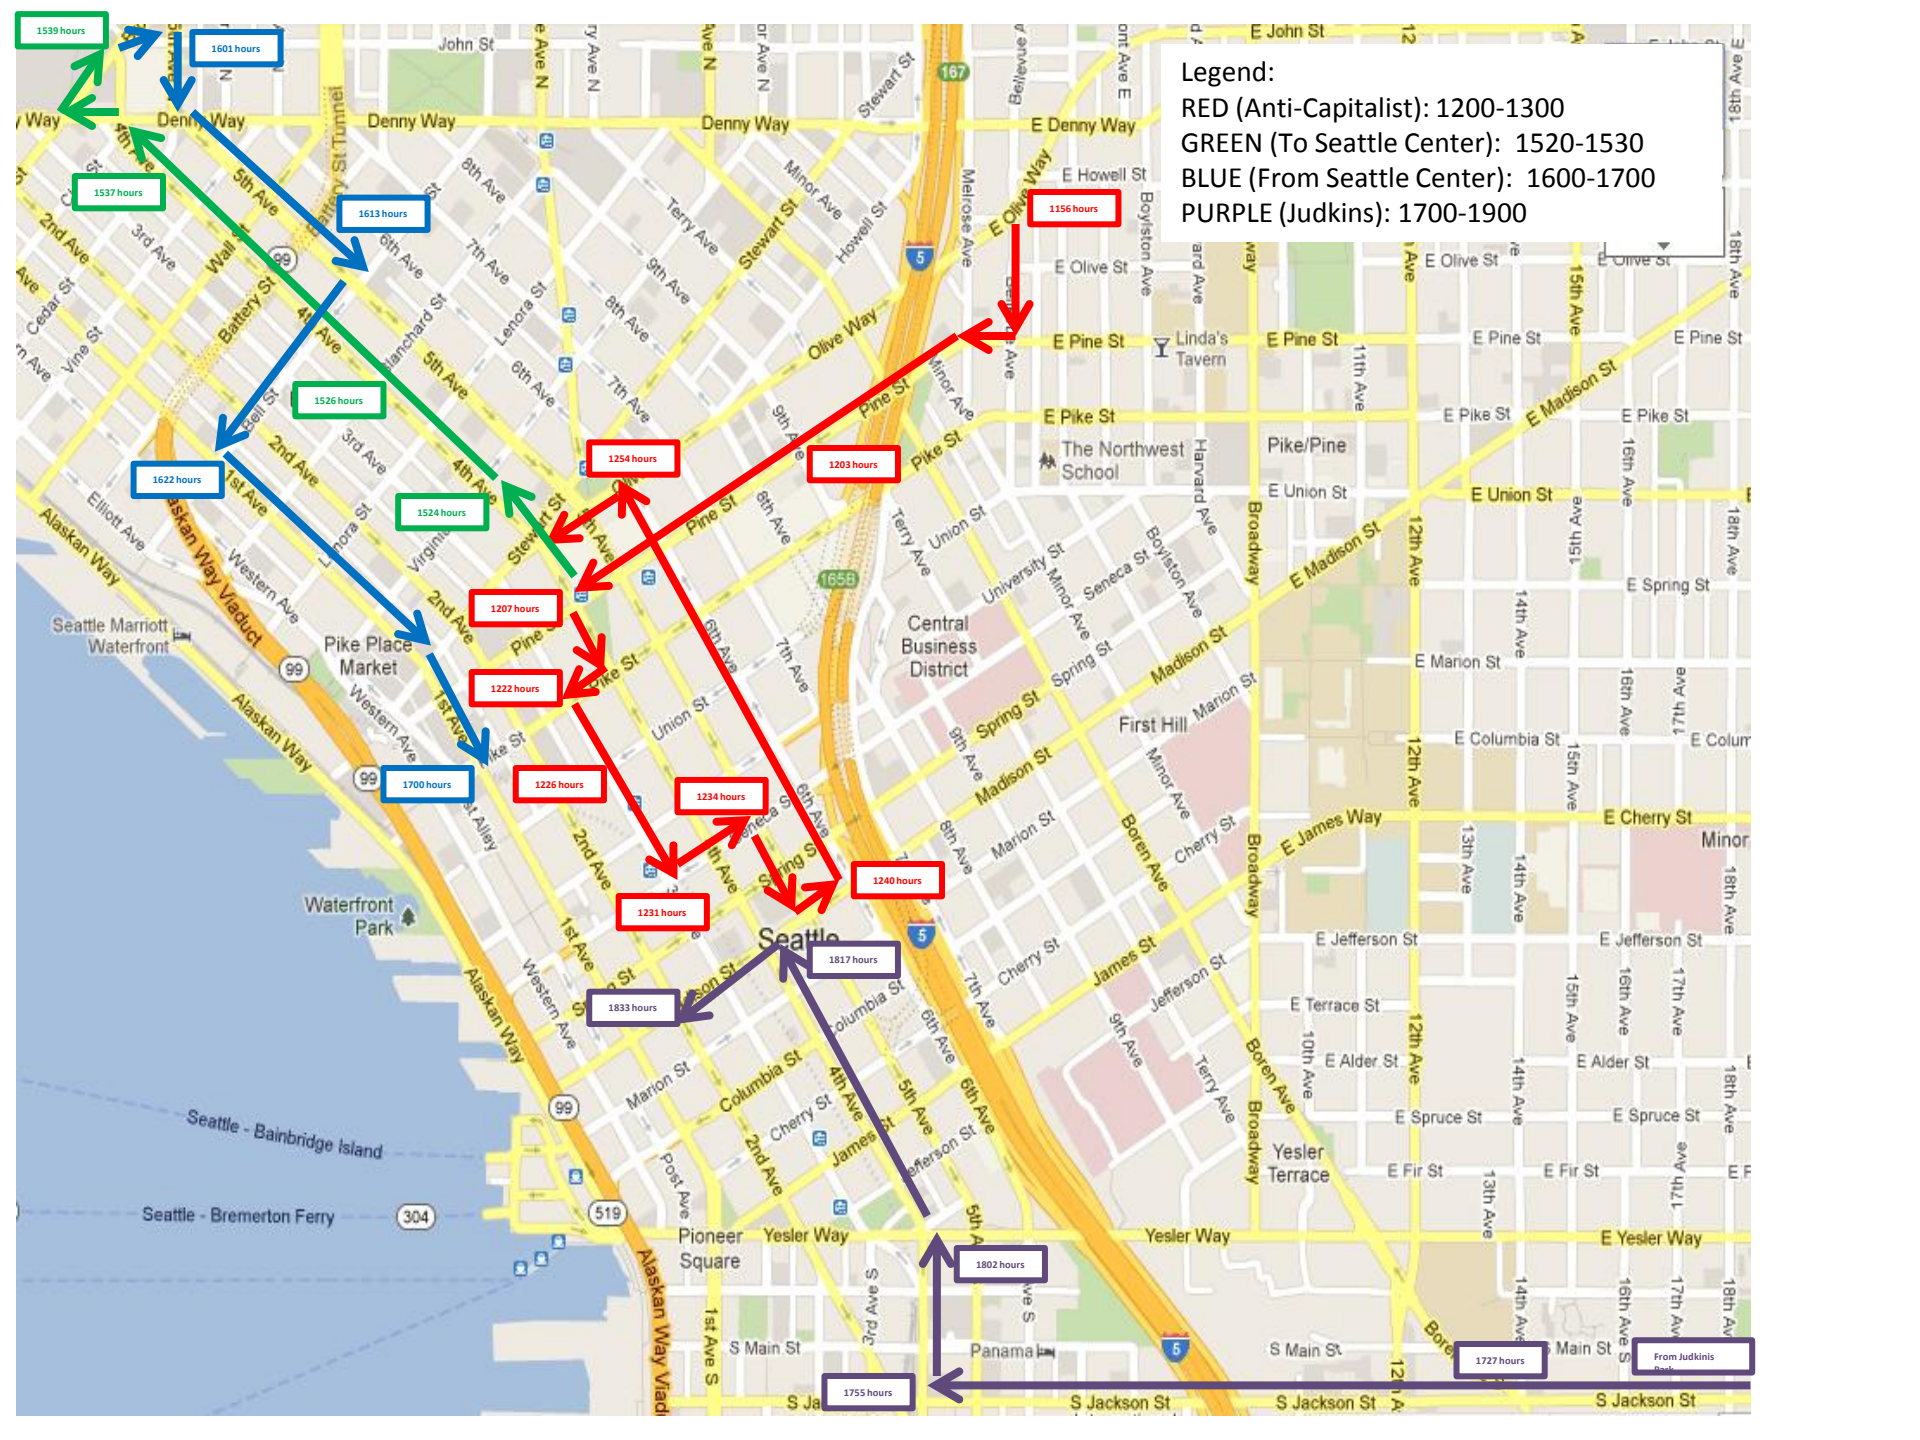

Legend:
 RED (Anti-Capitalist): 1200-1300
 GREEN (To Seattle Center): 1520-1530
 BLUE (From Seattle Center): 1600-1700
 PURPLE (Judkins): 1700-1900

1254 hours

American Apparel

NikeTown

1207 hours

Westlake Center

1222 hours

ABM Sedan

1226 hours

1234 hours

Wells Fargo

Bank of America

1231 hours

Nakamura