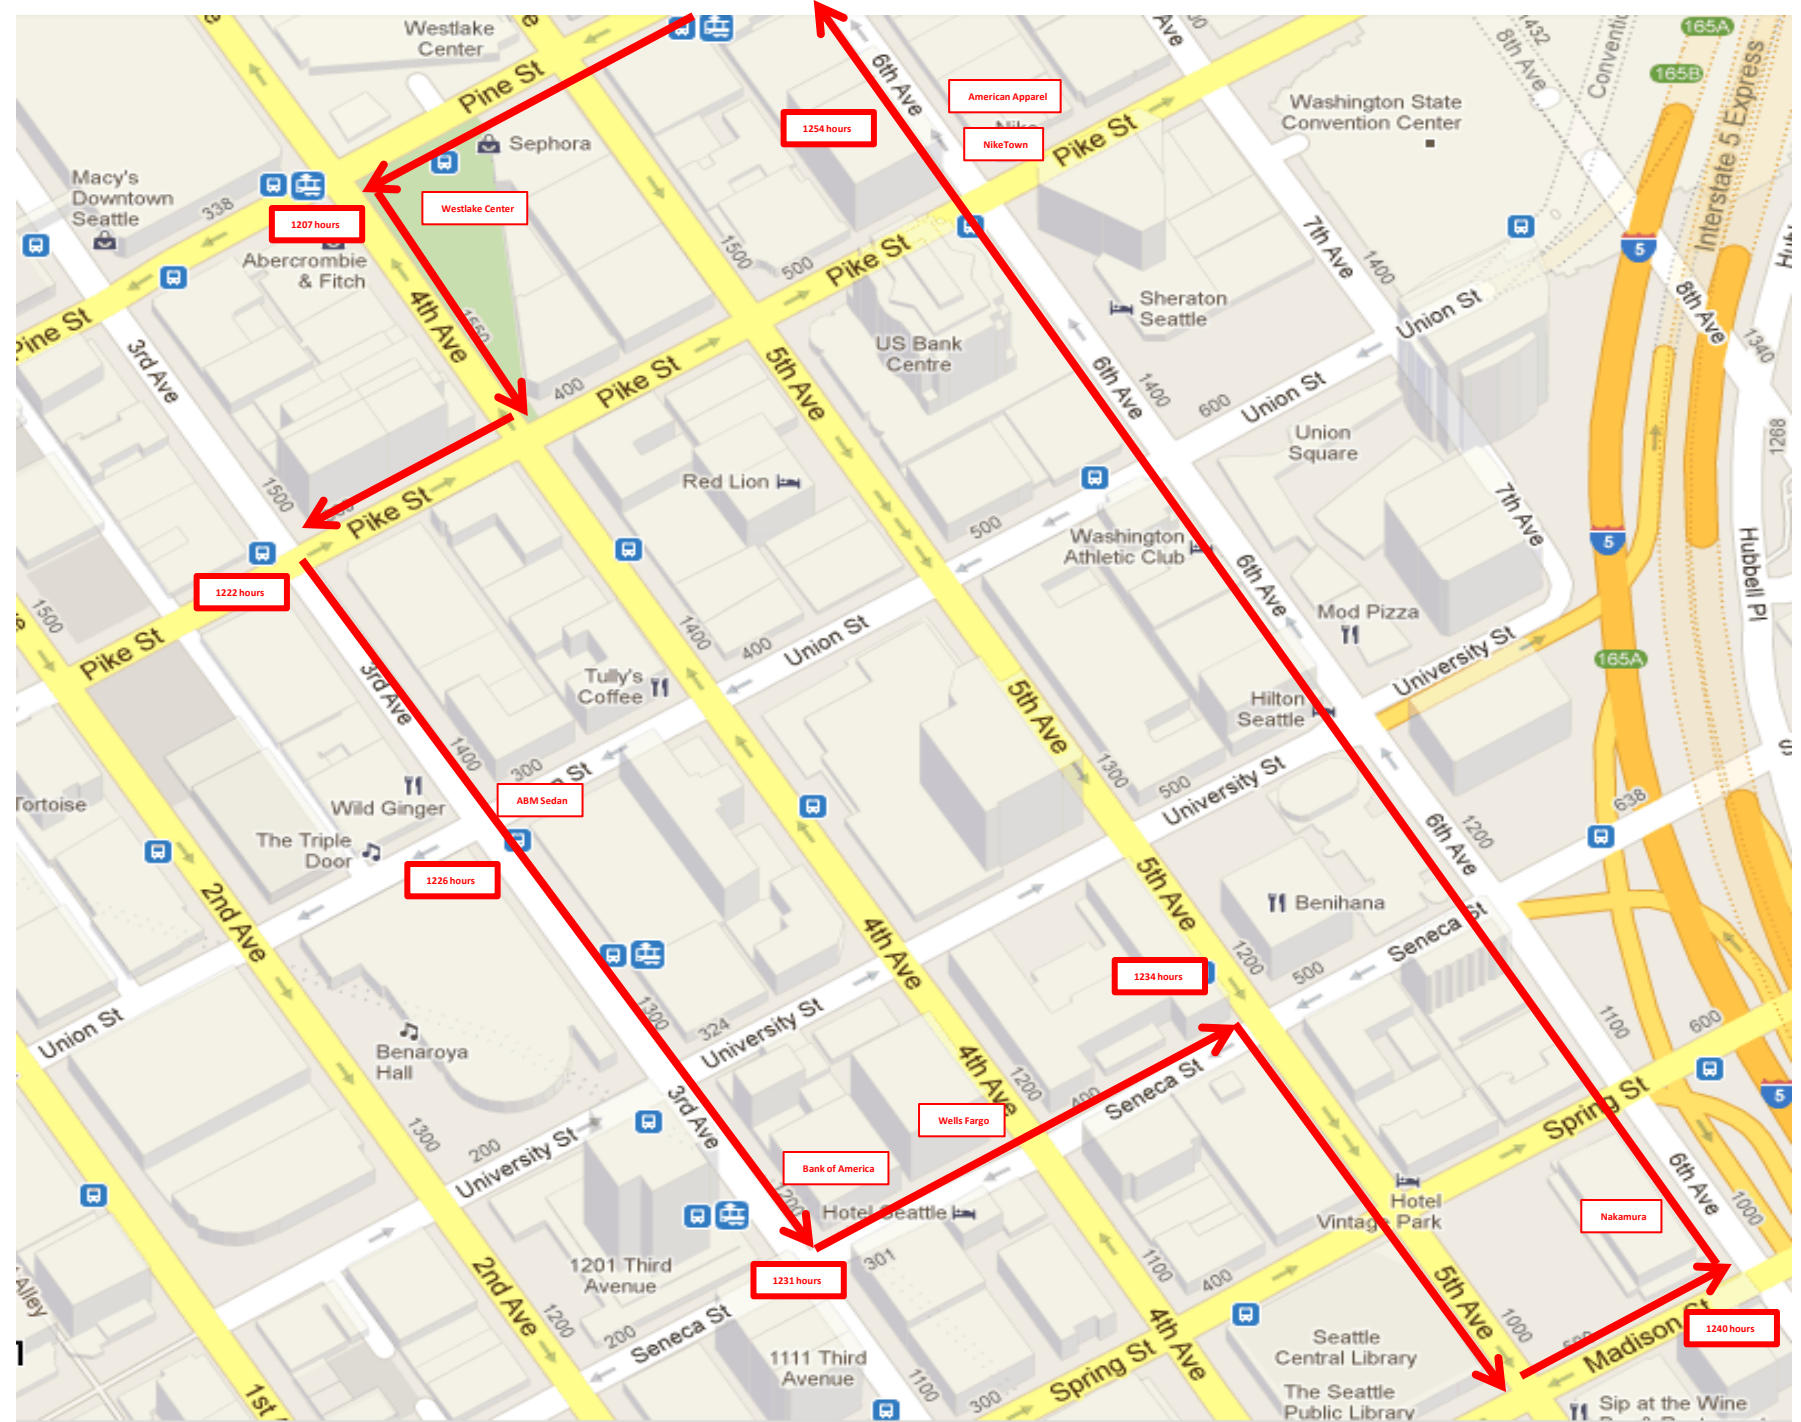

Legend:
 RED (Anti-Capitalist): 1200-1300
 GREEN (To Seattle Center): 1520-1530
 BLUE (From Seattle Center): 1600-1700
 PURPLE (Judkins): 1700-1900

1254 hours

American Apparel

NikeTown

1207 hours

Westlake Center

1222 hours

ABM Sedan

1226 hours

1234 hours

Wells Fargo

Bank of America

1231 hours

Nakamura