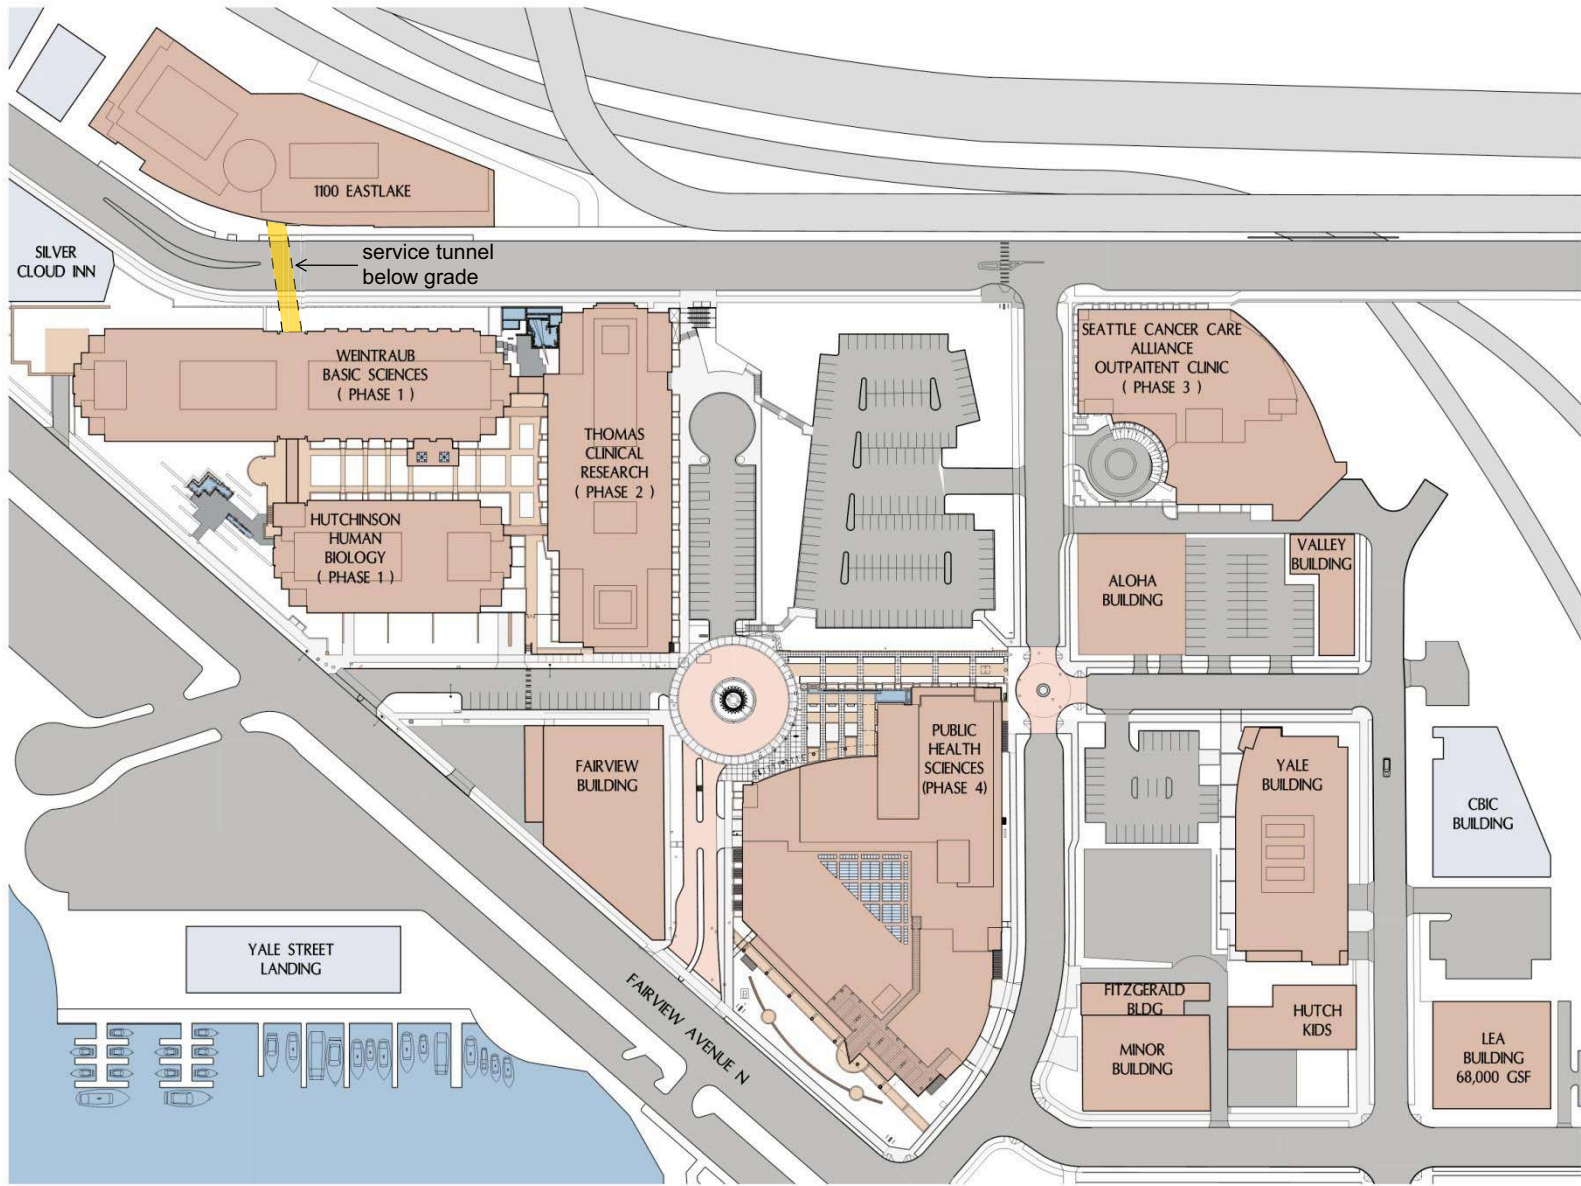

Fred Hutchinson Cancer Research Center Service Tunnel Proposal

FRED HUTCHINSON
CANCER RESEARCH CENTER

EXISTING VIEW AT EASTLAKE - LOOKING SOUTH

05.16.2011
ZGF

June 26, 2012

FRED HUTCHINSON
CANCER RESEARCH CENTER
A LIFE OF SCIENCE