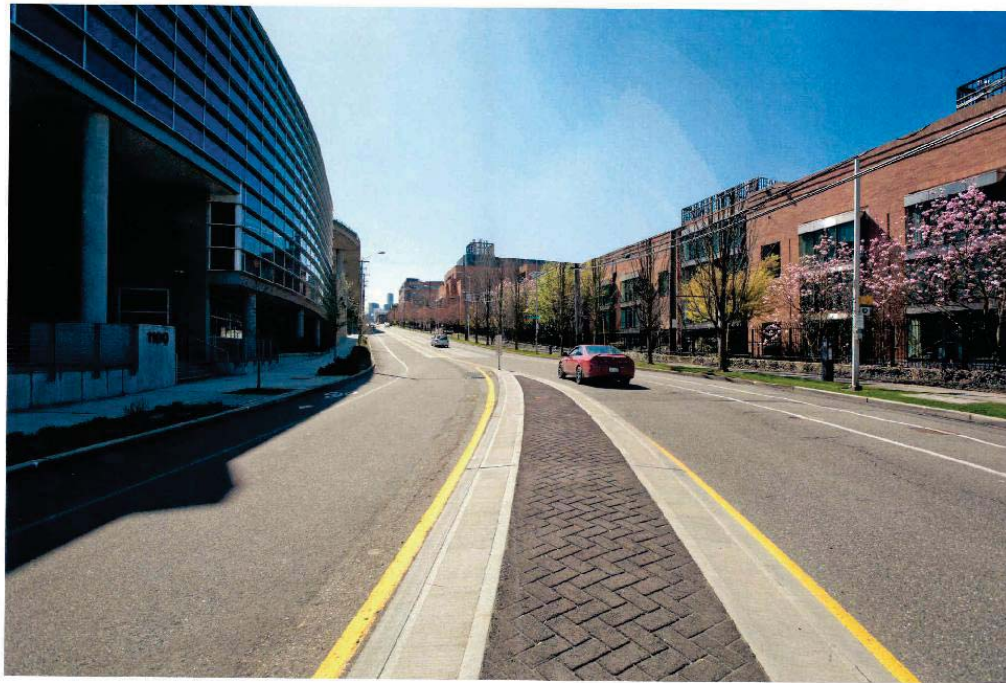

Fred Hutchinson Cancer Research Center Service Tunnel Proposal

FRED HUTCHINSON
CANCER RESEARCH CENTER

EXISTING VIEW AT EASTLAKE - LOOKING SOUTH

05.16.2011
ZGF

June 26, 2012

FRED HUTCHINSON
CANCER RESEARCH CENTER
A LIFE OF SCIENCE