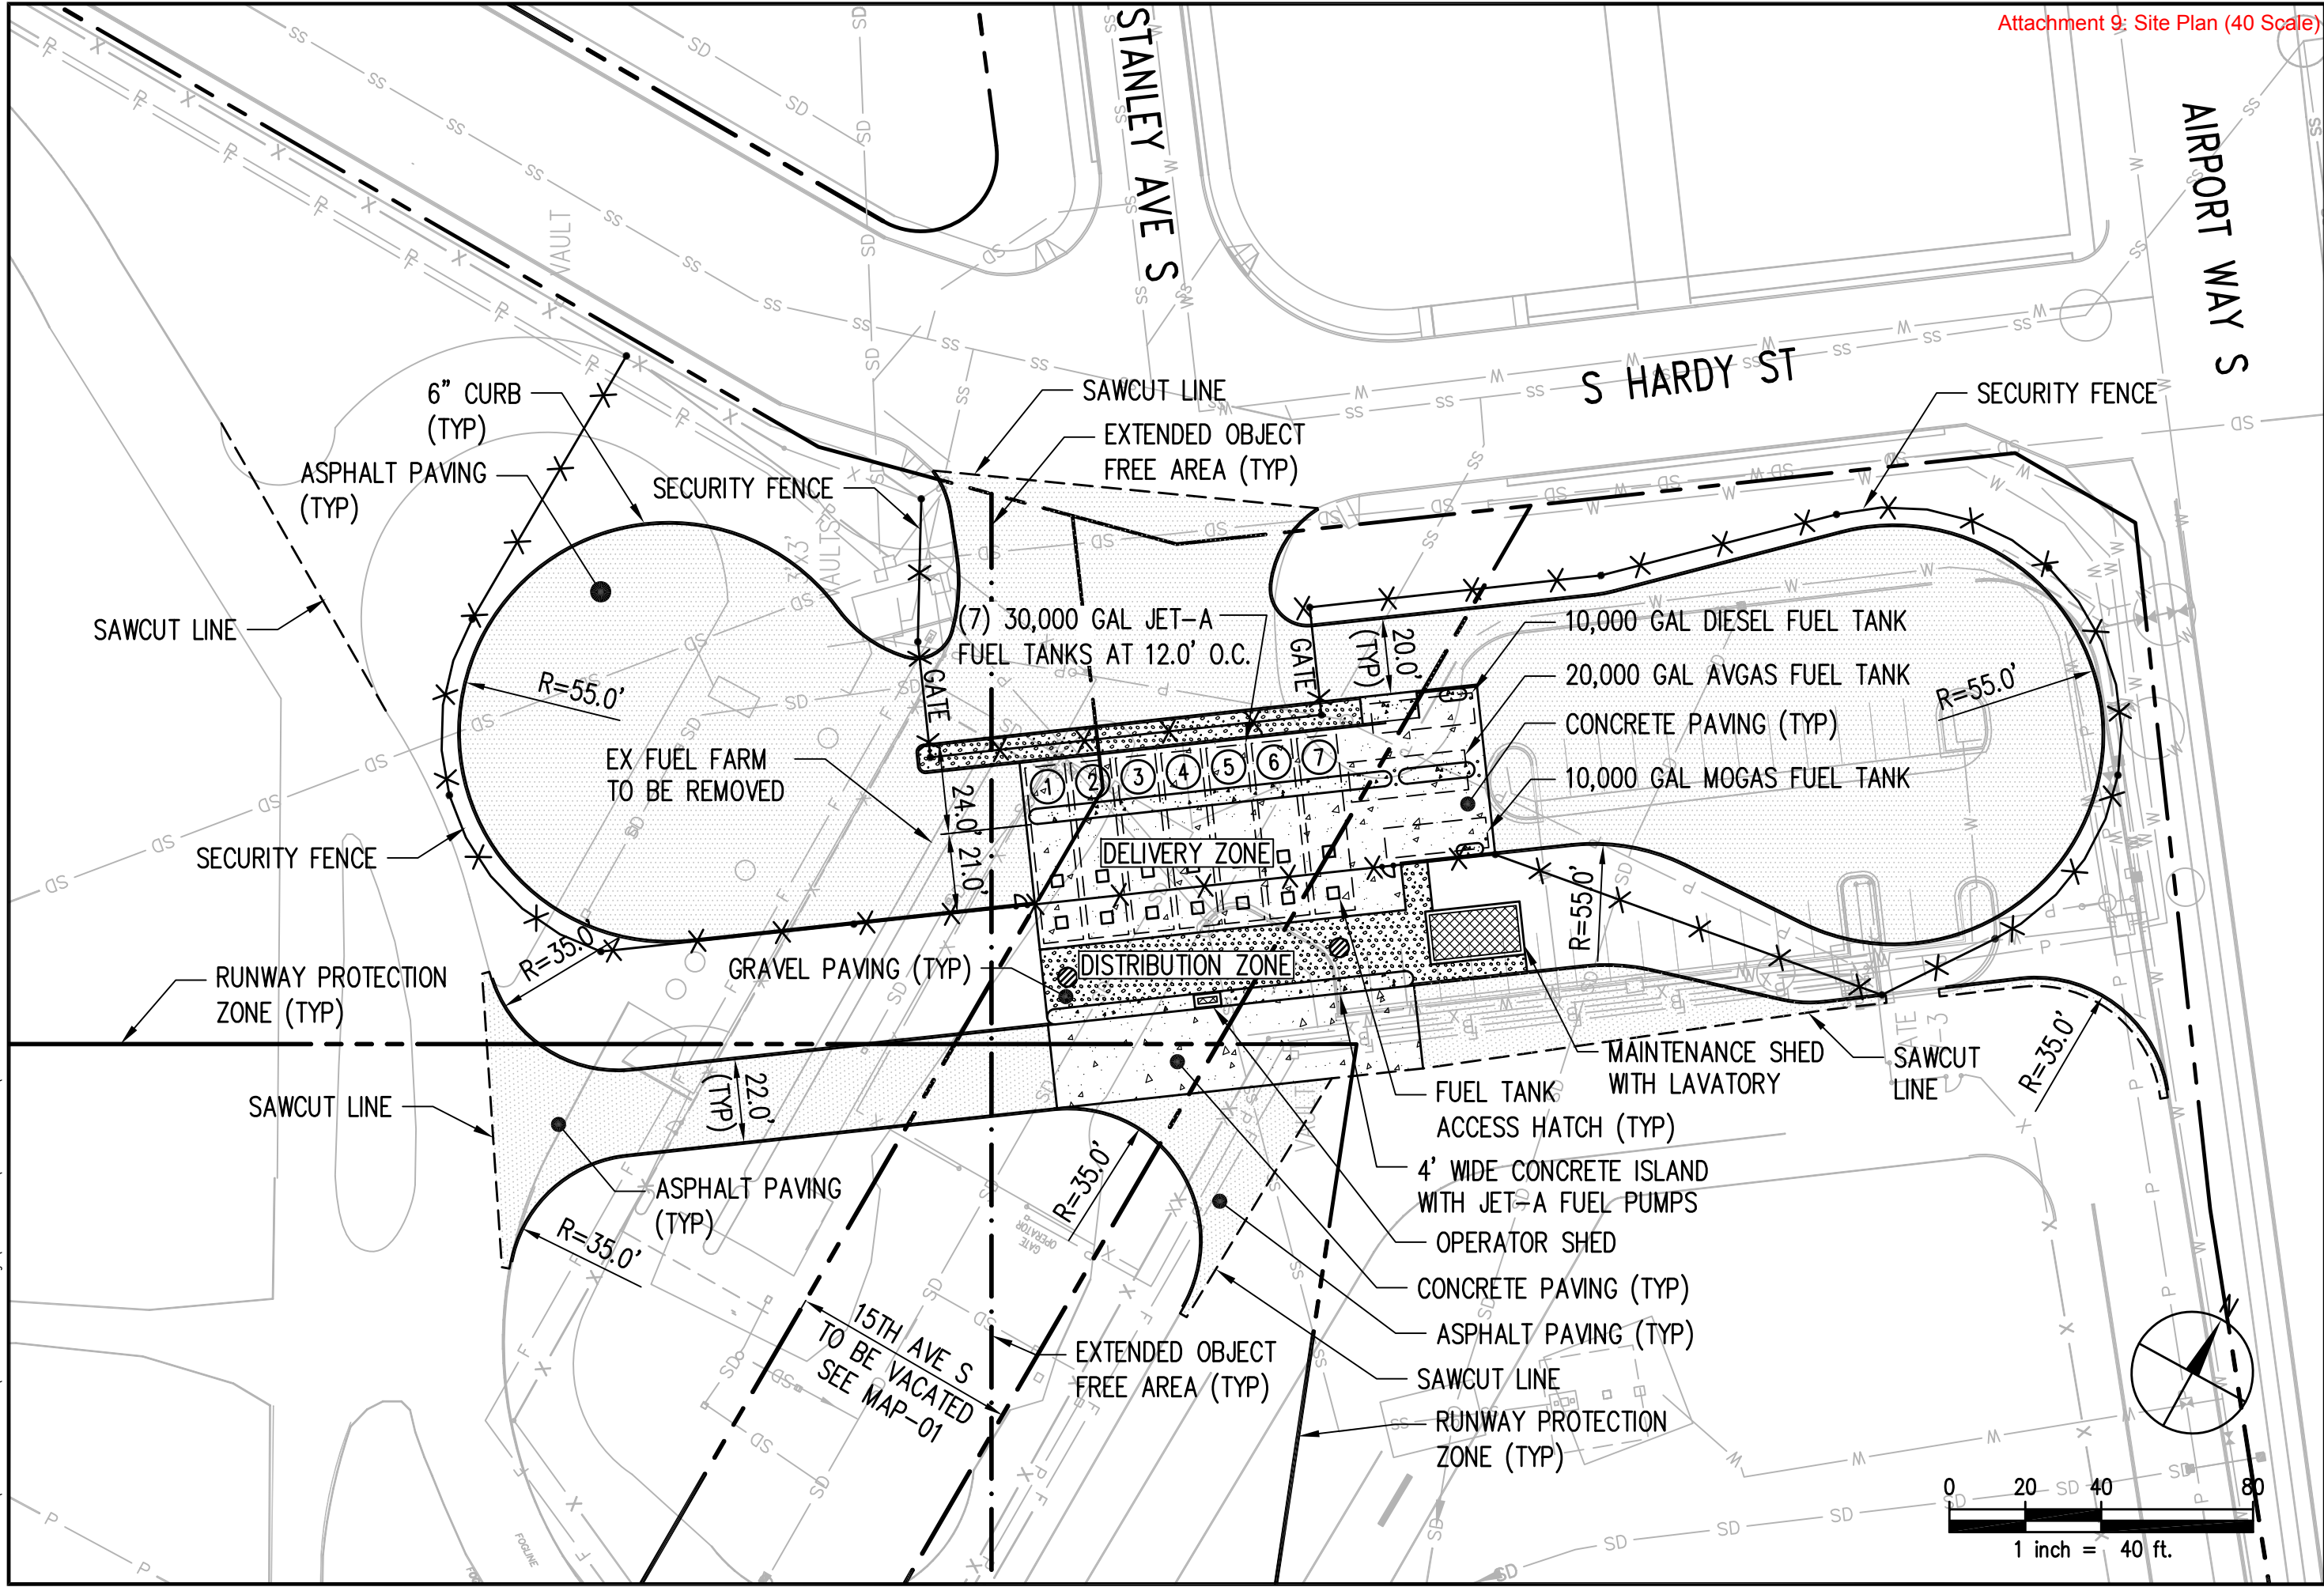

KING COUNTY INTERNATIONAL AIRPORT  
15TH AVENUE SOUTH VACATION  
SEATTLE, WASHINGTON  
**CONCEPT SITE PLAN - 40 SCALE**

Mar 07, 2013 - 2:44pm  
thaddese  
Xref Filename: X-KCIA-TB 11x17 X-KCIA-SV-EDIT.dwg X-KCIA-SP X-KCIA-CLEAR  
X:\109000-109250\109229 (KCIA 15th Ave Vacation)\CADD\Design\KCIA-MAP05-SITE PLAN SMALL.dwg