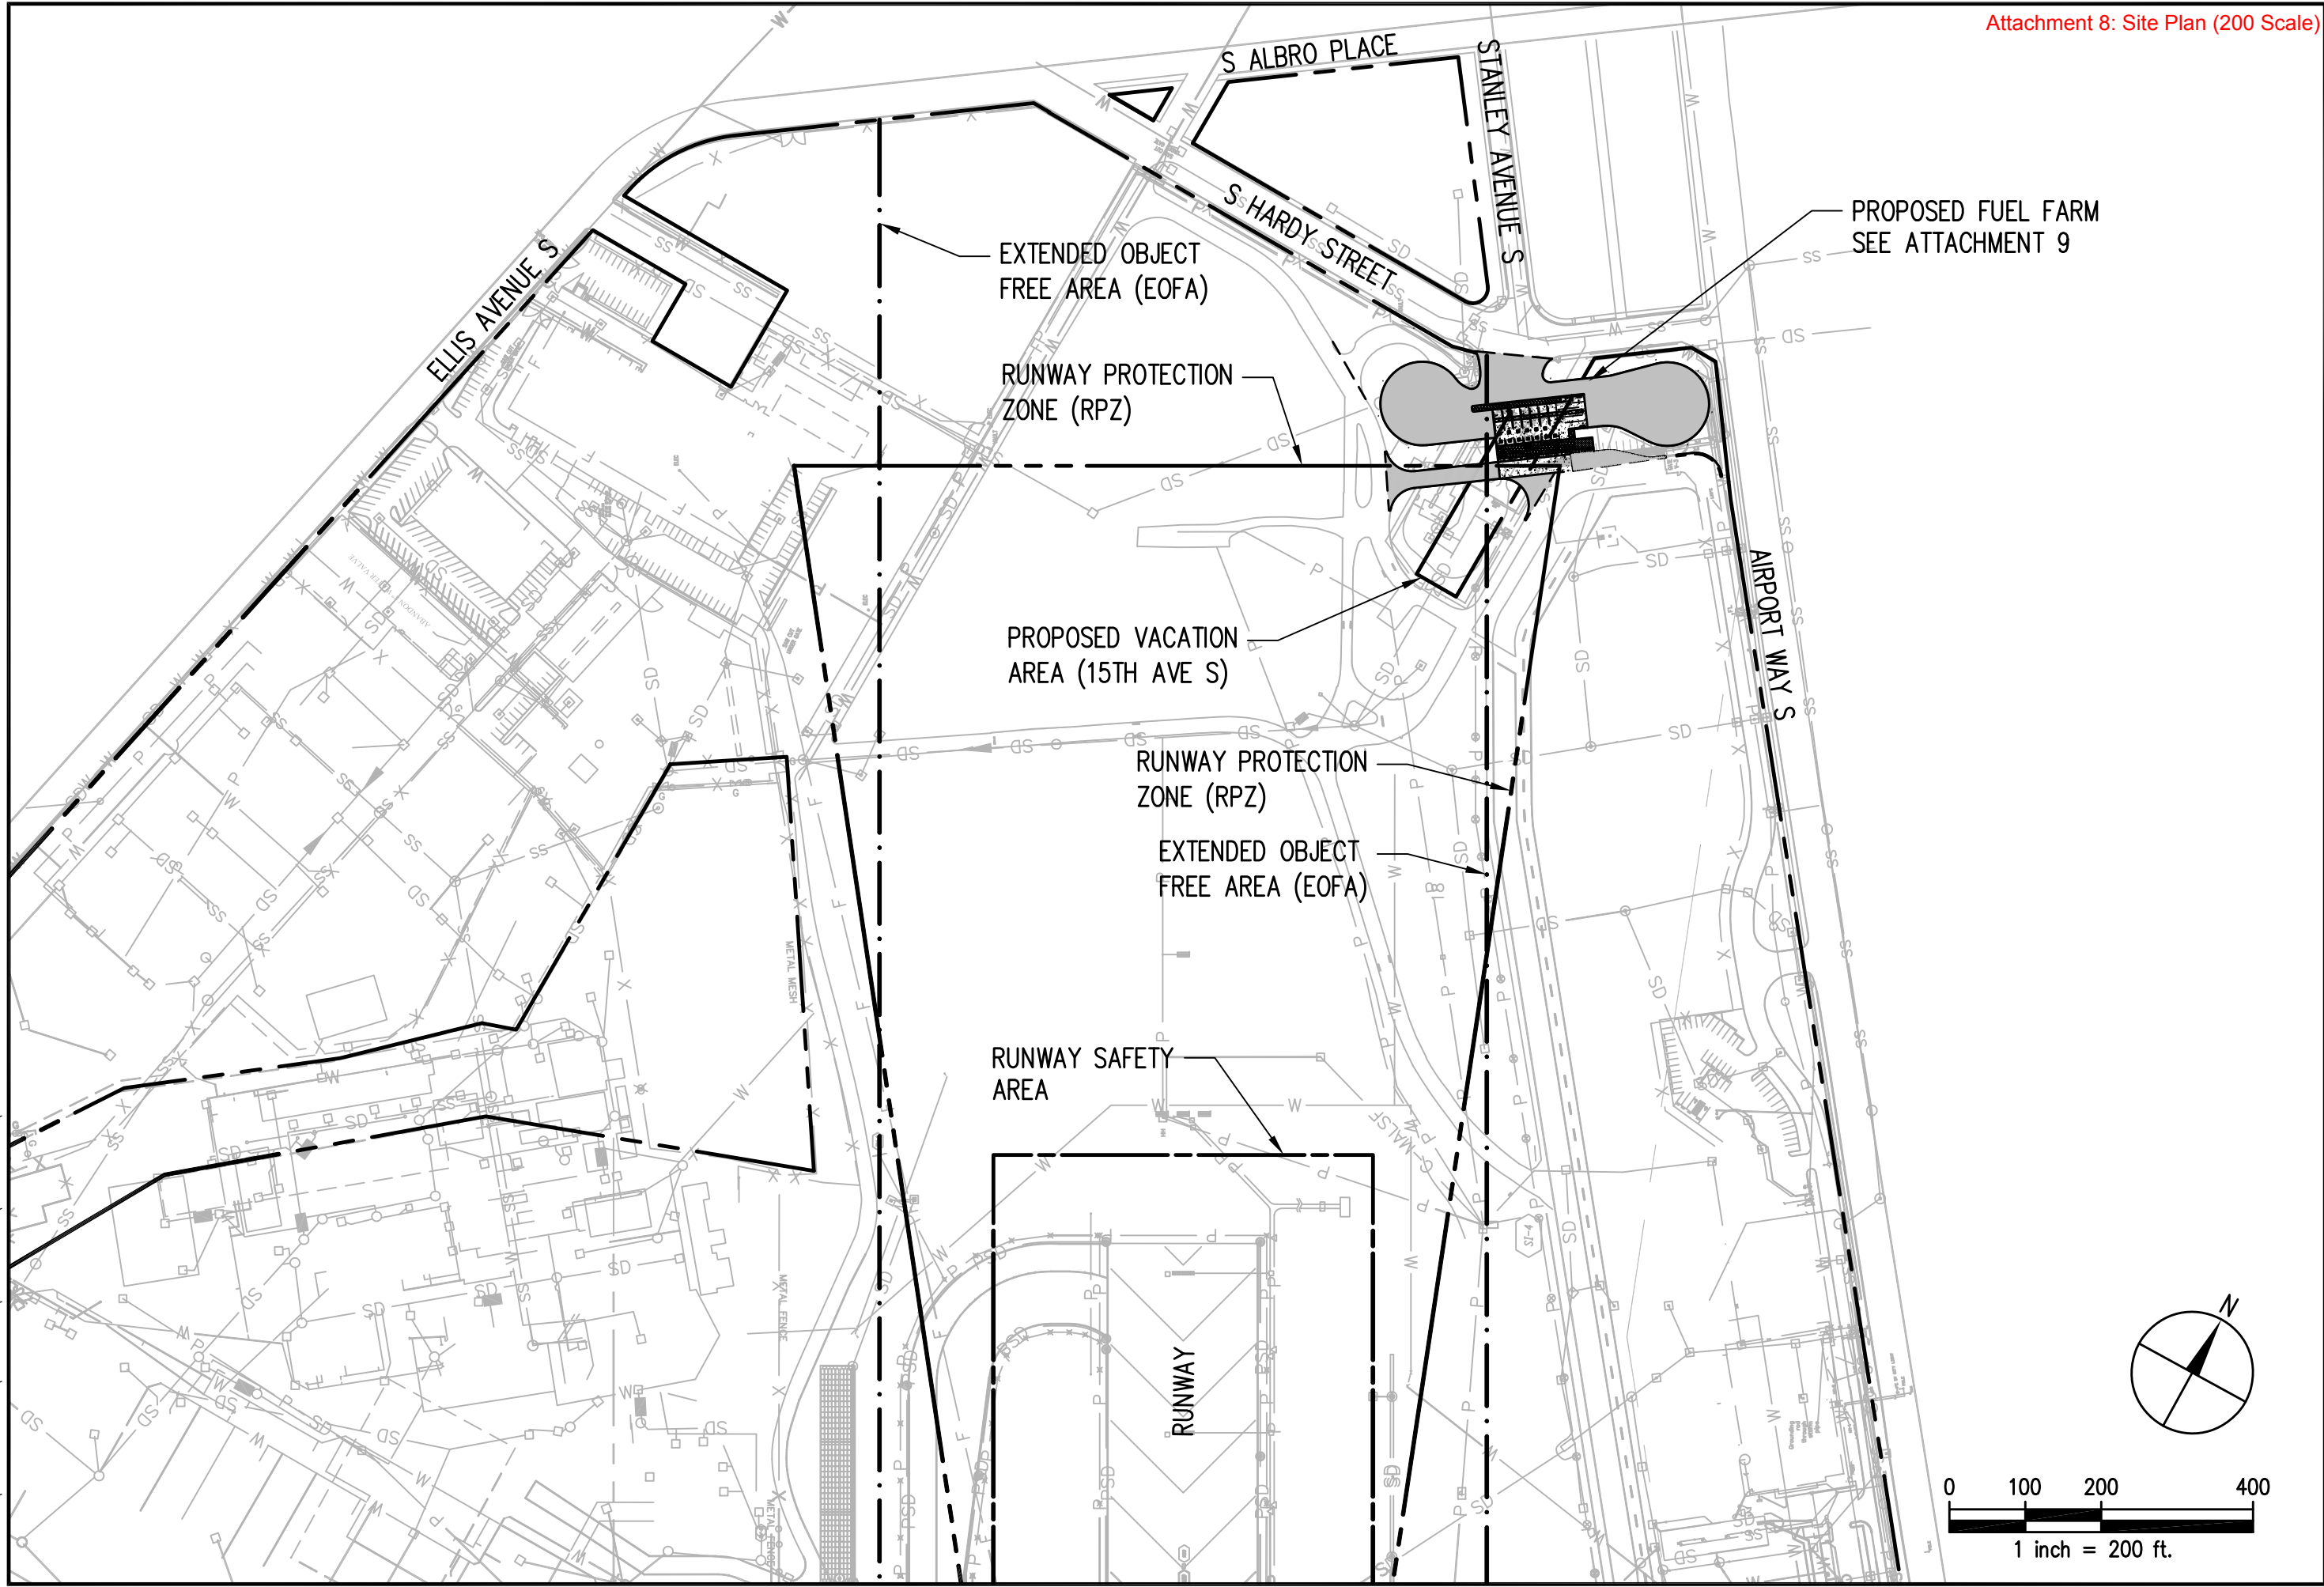

Mar 07, 2013 - 2:24pm  
Xref Filename: X-KCIA-TB 11x17 X-KCIA-SP X-KCIA-BASE X-KCIA-CLEAR  
X:\109000-109250\109229 (KCIA 15th Ave Vacation)\CADD\Design\KCIA-MAP04-CONCEPT SITE PLAN.dwg

ATTACHMENT #: 8  
 DRAWN BY: BJB  
 CHECKED BY: TJE  
 DATE: 2013 03 07