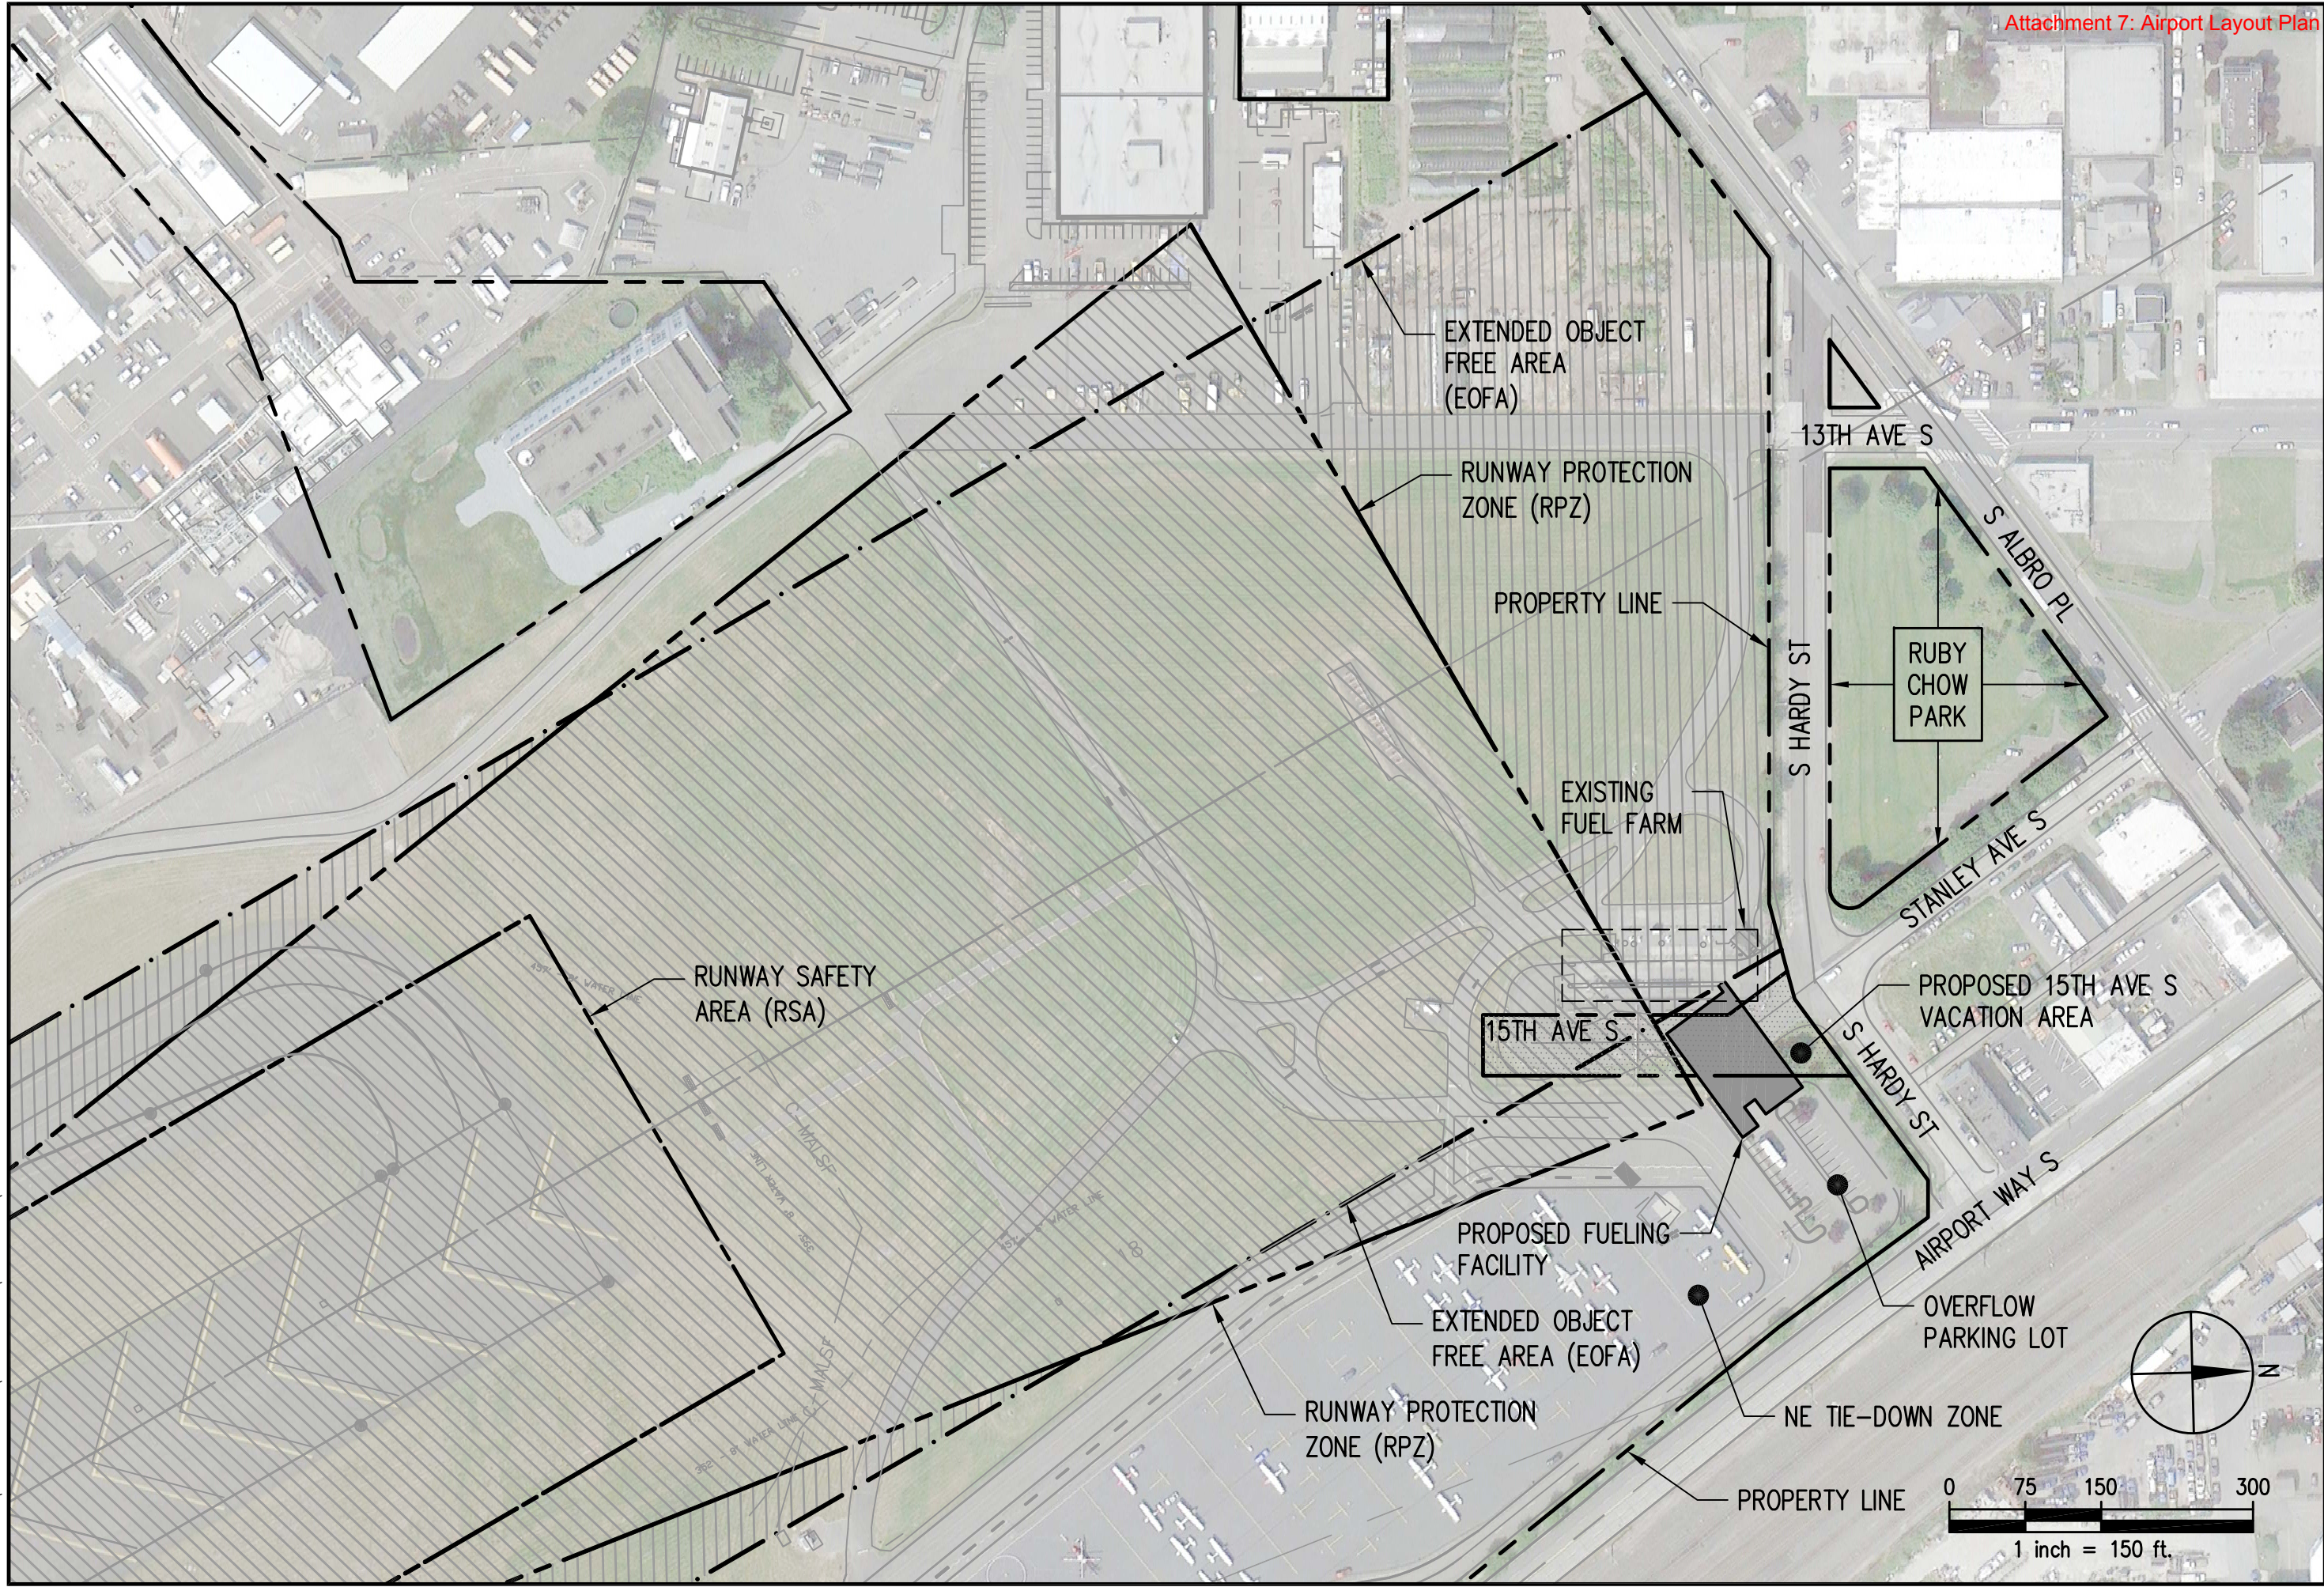

Mar 07, 2013 - 2:13pm  
Xref Filename: X-KCIA-TB 11x17 | X-KCIA-CLEAR | X-KCIA-BASE | X:\109000-109250\109229 (KCIA 15th Ave Vacation)\CADD\Design\KCIA-MAP07-AIRPORT LAYOUT.dwg

ATTACHMENT #: 7  
 DRAWN BY: BJB  
 CHECKED BY: TJE  
 DATE: 2013 03 07