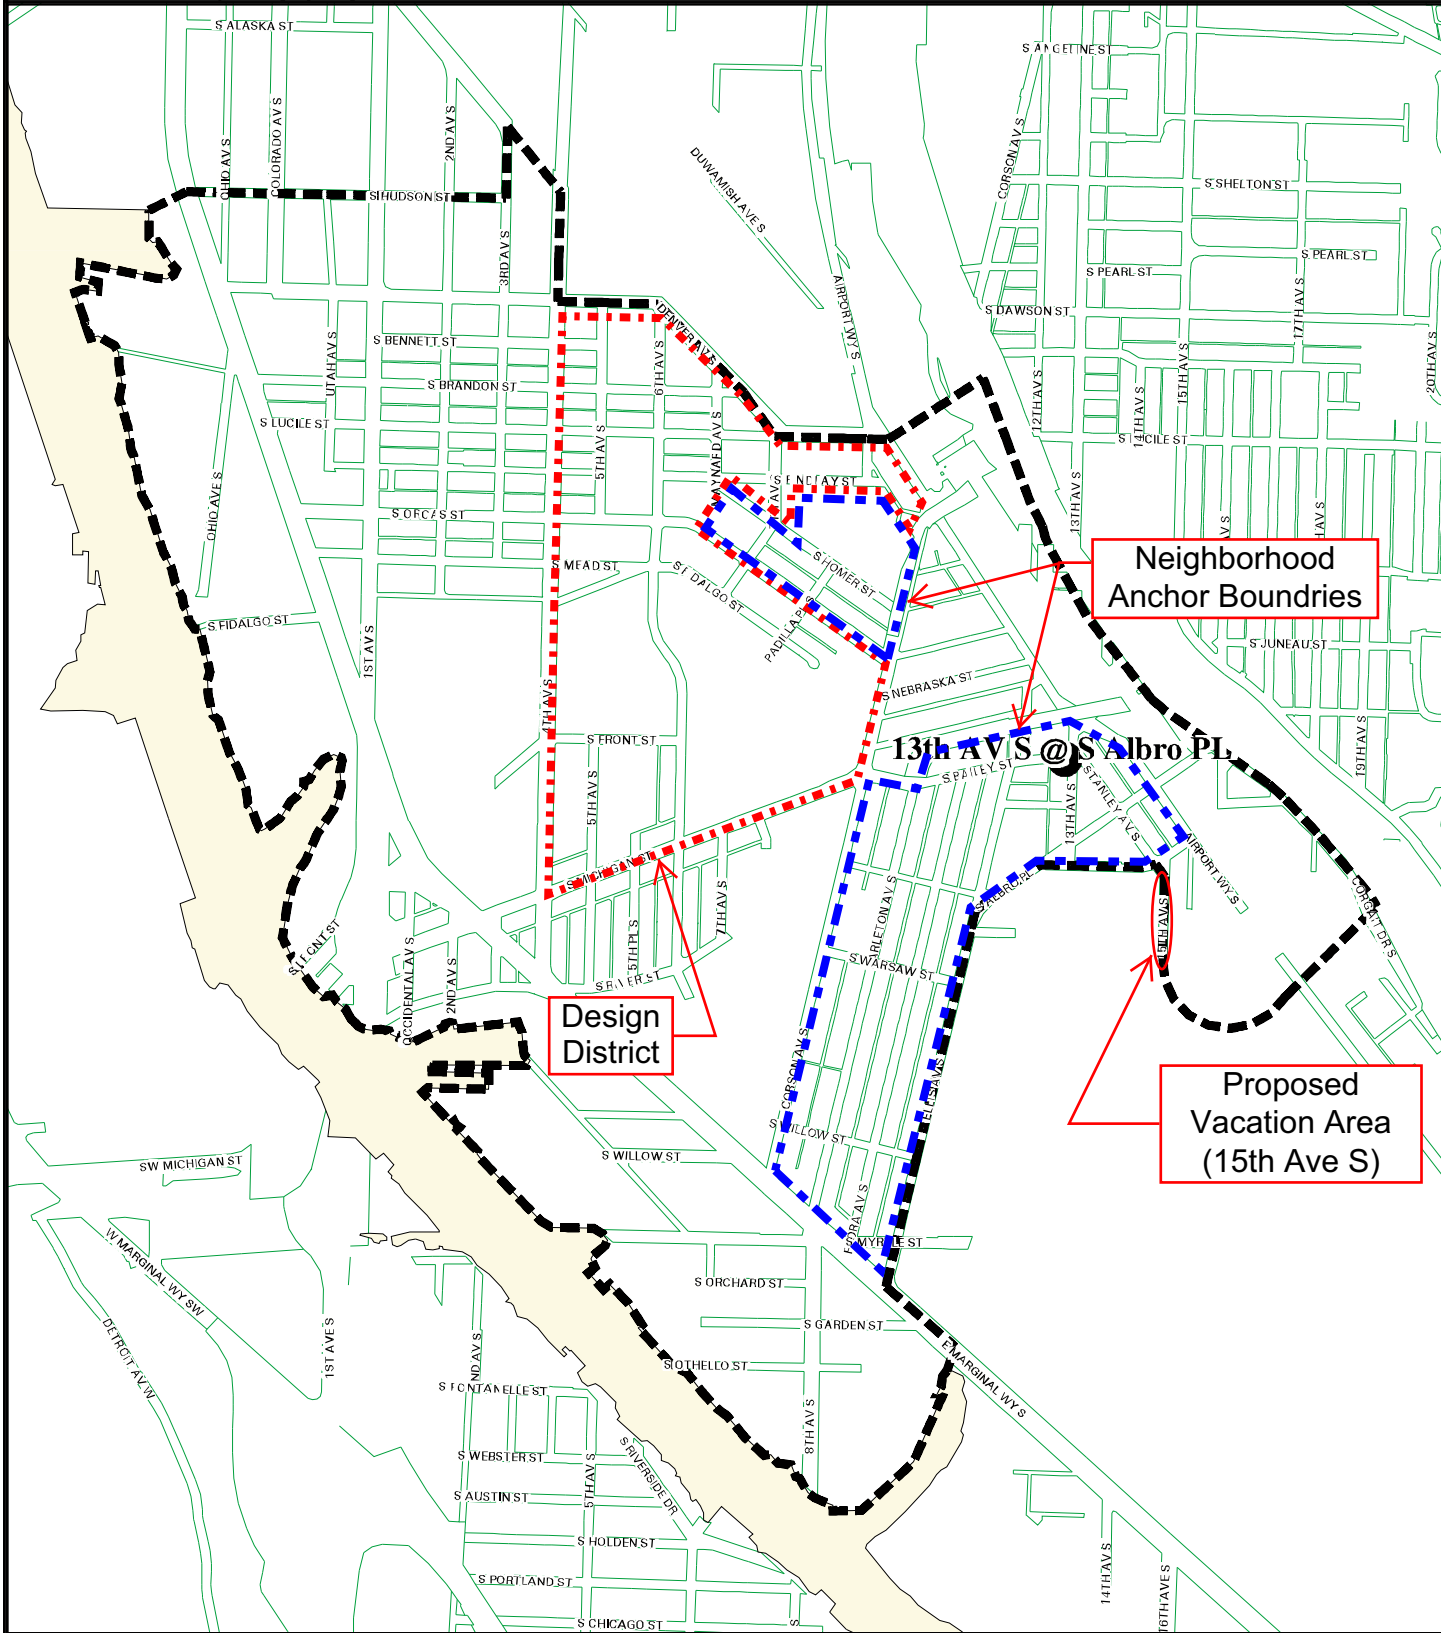

Georgetown Neighborhood Plan Area

Prepared by:
Strategic Planning Office

c. 1999 CITY OF SEATTLE, all rights reserved

No warranties of any sort, including accuracy,
fitness or merchantability, accompany this product.

0 0.125 0.25

MILES

Planning Area Boundary

Neighborhood Anchor

Neighborhood
Anchor Boundaries

13th AV S @ Salbro PL

Design
District

Proposed
Vacation Area
(15th Ave S)