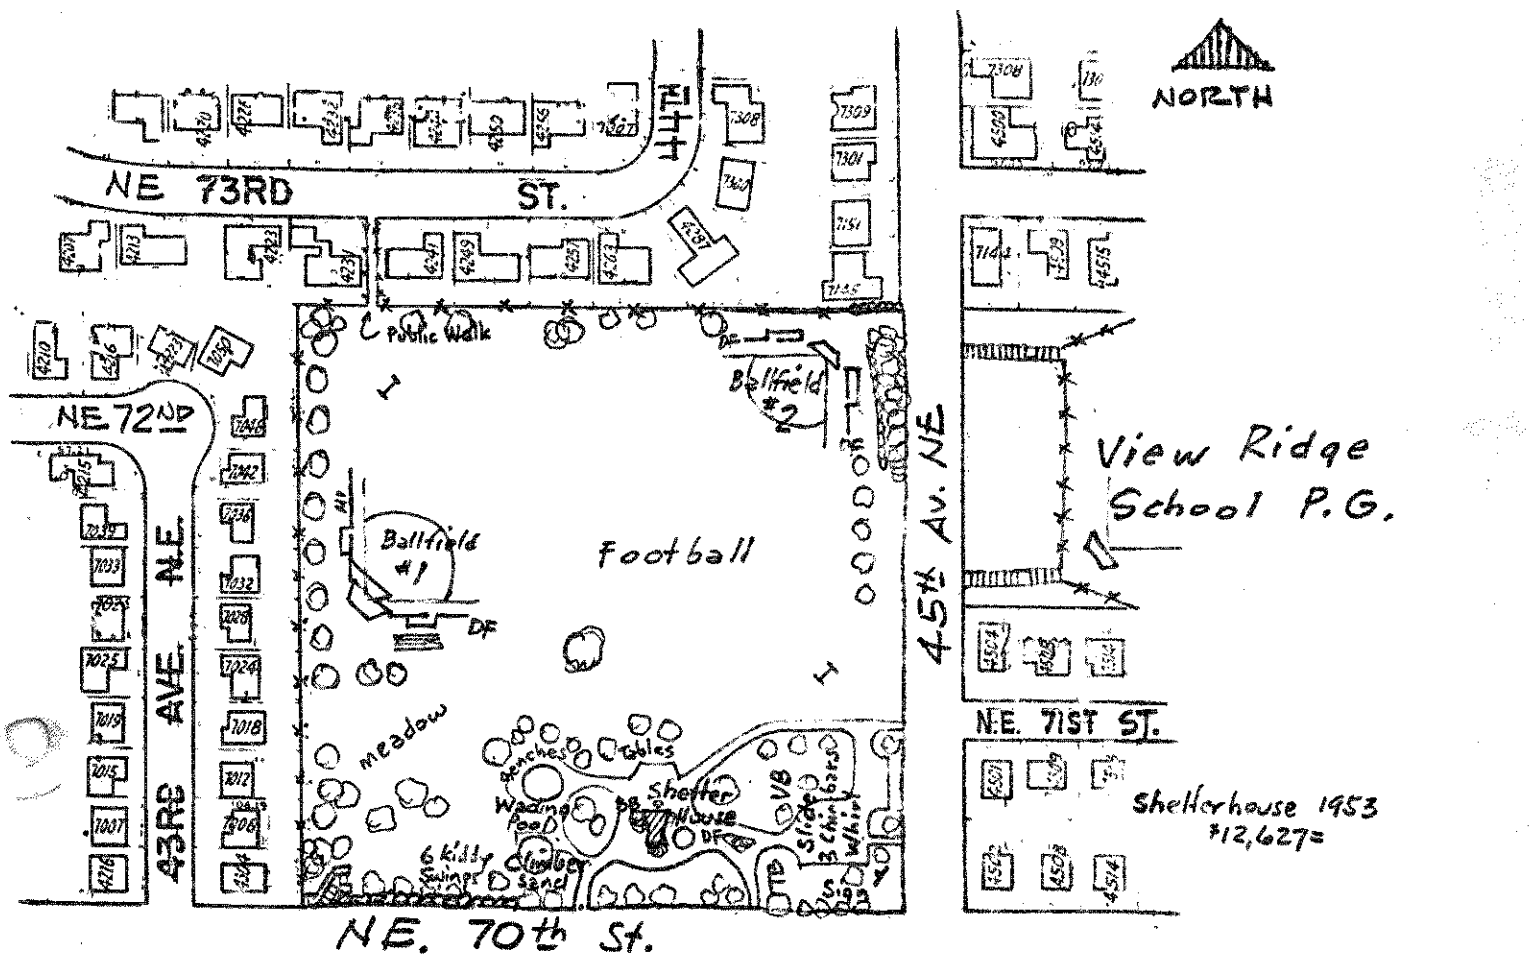

10

9.1 Ac.
 Purch. 1949:
 134,000. = L.I.D.
 3,300. = G.F.
 4408 NE. 70th St.

View Ridge is district name:
 first plat using name filed 1935 by
 H.A. Scheldt R.P. Jones
 A.S. Balch A.G. Neu

Action to acquire site initiated by
 Hawthorne Hills Community Club 1946.

Improv. by community donations:
 1955 - 1969 = P.G. equipment

143

Distance around = 2,524'
 (1/2 mi. = 2,640')

VIEW RIDGE P.F.

092376

10