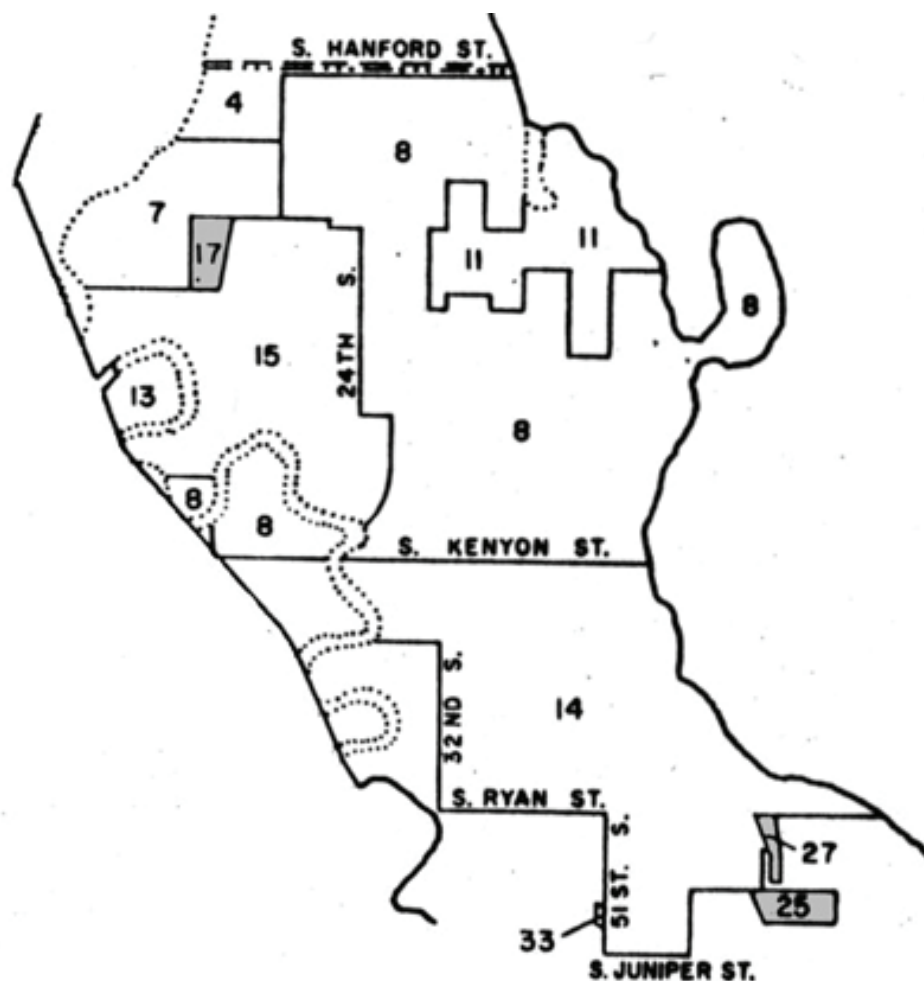

Seattle Annexation Map—South portions

The annexations in this map include the following neighborhoods*: Beacon Hill, Mid-Beacon Hill, and Rainier Beach.

* = All neighborhoods listed are based on neighborhood designations from the [Seattle City Clerk's Neighborhood Atlas](#).

Seattle Annexation Map—South portions

Map Area	District	Ordinance Number	Ordinance Approved	Effective Date Annexed
17	Area surrounded by city in Section 20, T 24 N, R 4 E, WM	Admitted by state laws of 1921		
25	Lake Ridge Division No. 3 and No. 4 Additions et al.	74432	11/28/1945	
Amended by 74602	2/22/1946	12/31/1945		
27	Lake Ridge Park	76422	10/30/1947	11/29/1947
33	Lot 151, Block 16, C. D. Hillman's Meadow Garden Addition, Division No. 2	79227	8/22/1950	1/1/1951